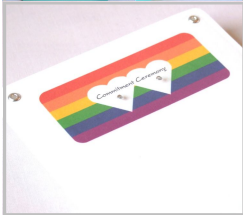

Wedding Stationery & Cards

Tying the Knot
Price Band B

This modern style invitation opens out concertina fashion once the Knot has been untied.

Groom & Groom
Price Band A
Modern style Invitation with a hint of pink sparkle.

Bride & Bride
Price Band A
Modern style Invitation featuring two brides, with a added hint of pink sparkle. The text on the front of the card can be changed to suit your own requirements.

Seascape
Price Band B
Using a combination of print and 3D paint effect, this hand painted design creates a unique and special invitation. Suitable for a beach theme wedding or wedding abroad.

Tiffany
Price Band A
Named and styled after the famous New York Department Store ring boxes for that all important ring. This Gate fold invitation is available in most colours please ask for details.

Rainbow Hearts
Price Band B
Rounded corner invitation featuring a clear overlay, printed and hand finished with eye-lets and diamond sparkle.